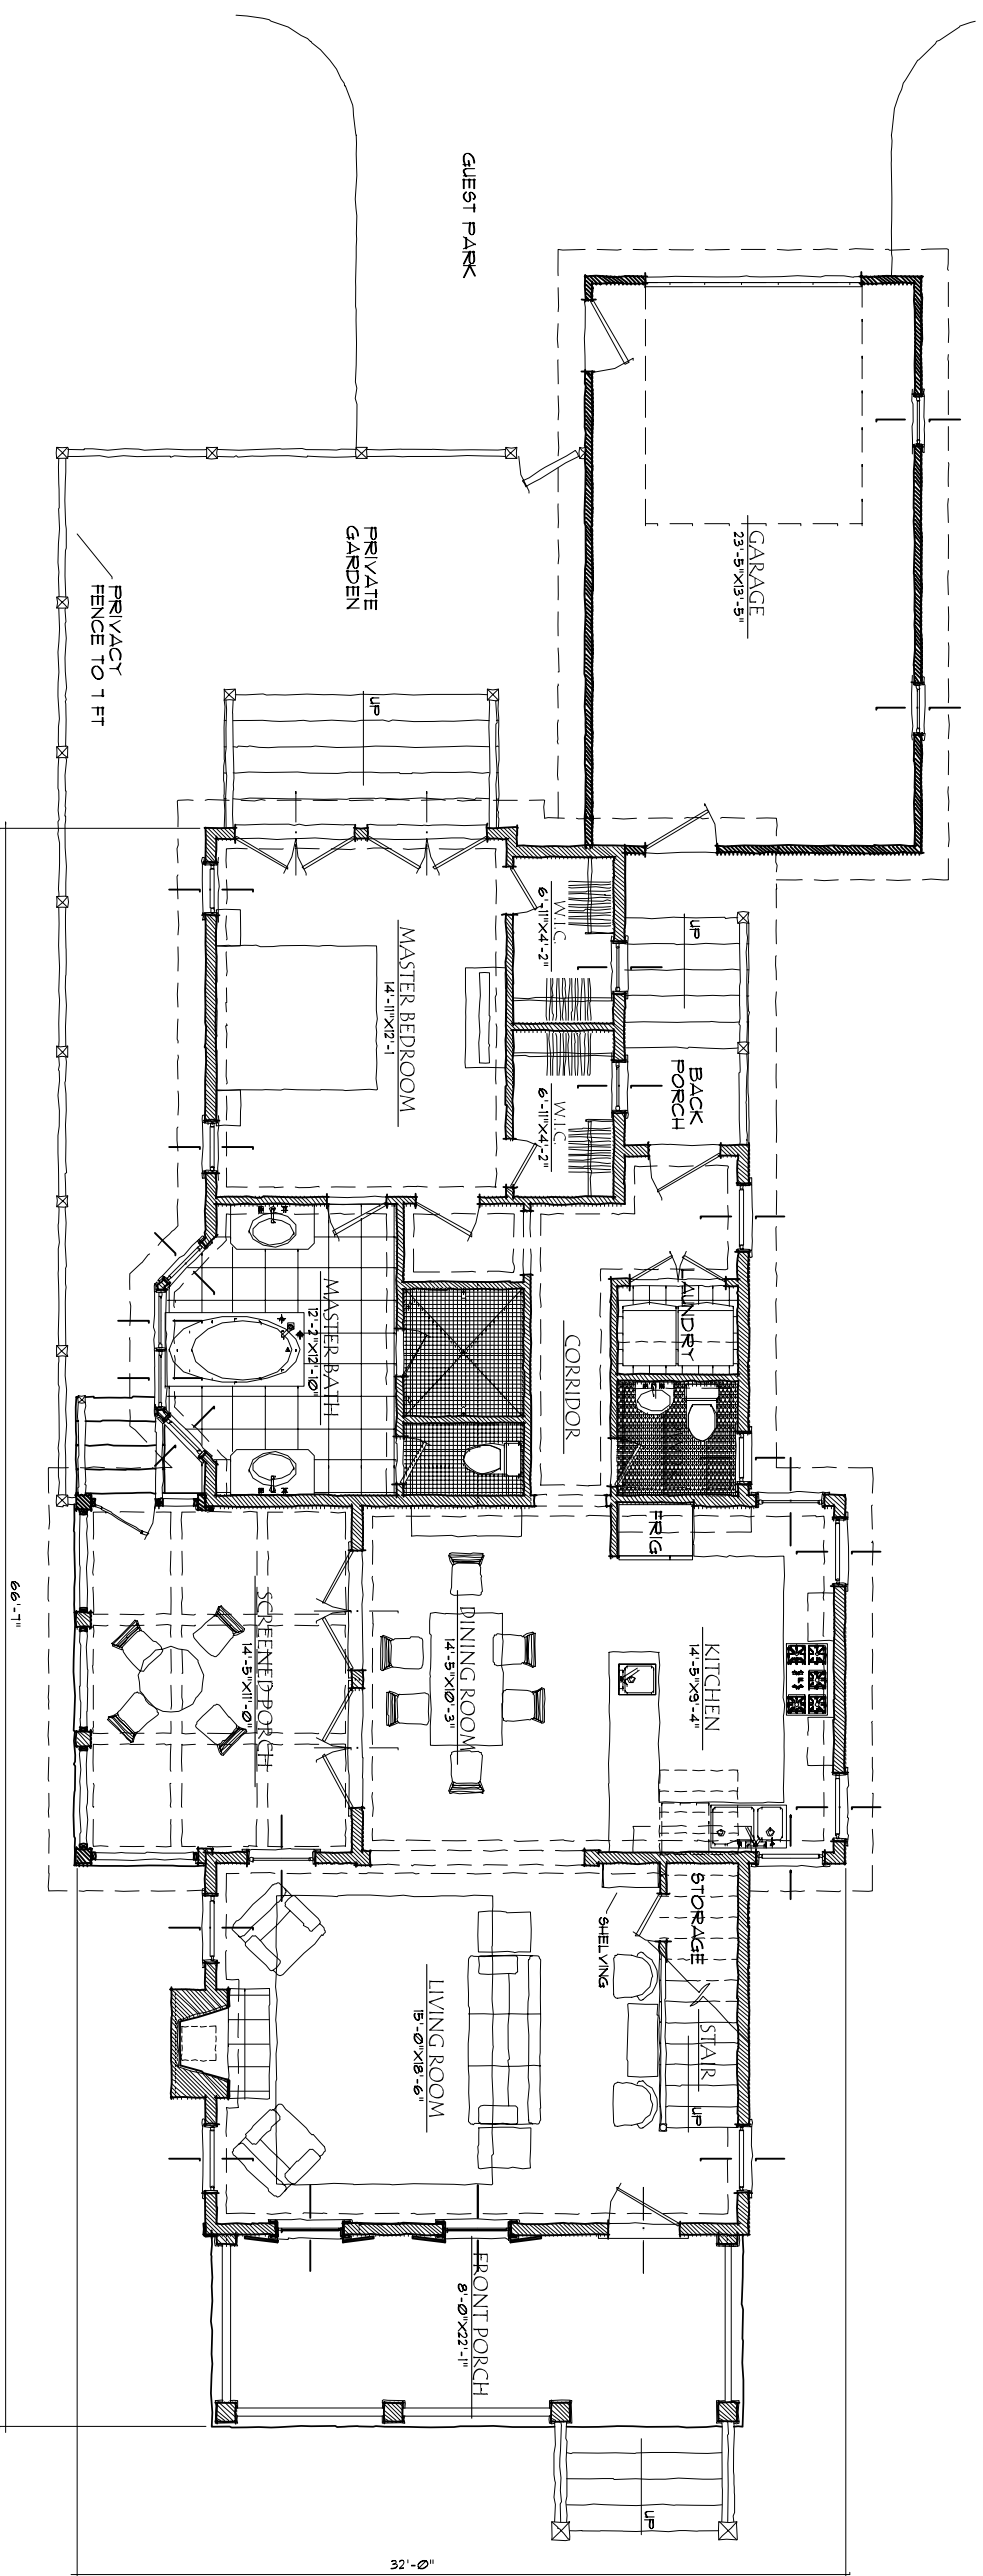

- FINISHES**
- Ø Foot Ceilings Throughout First Floor
  - 9 Foot Ceilings on Second Floor
  - Wood Floors Except Where Indicated as Tile
  - Painted Sheetrock Walls & Ceilings
  - 6" Base, 3 1/2" Casing & 3 Piece Crown Moulding Throughout First Floor
  - Pressure Treated Tongue & Groove Porch Floors

A Dignified Small House In the Best  
 Beaufort Vernacular Tradition With A Large  
 First Floor Master Suite & Private Garden,  
 Abundant Natural Light, Three Bedrooms,  
 Three And A Half Baths in 1880 Square Feet