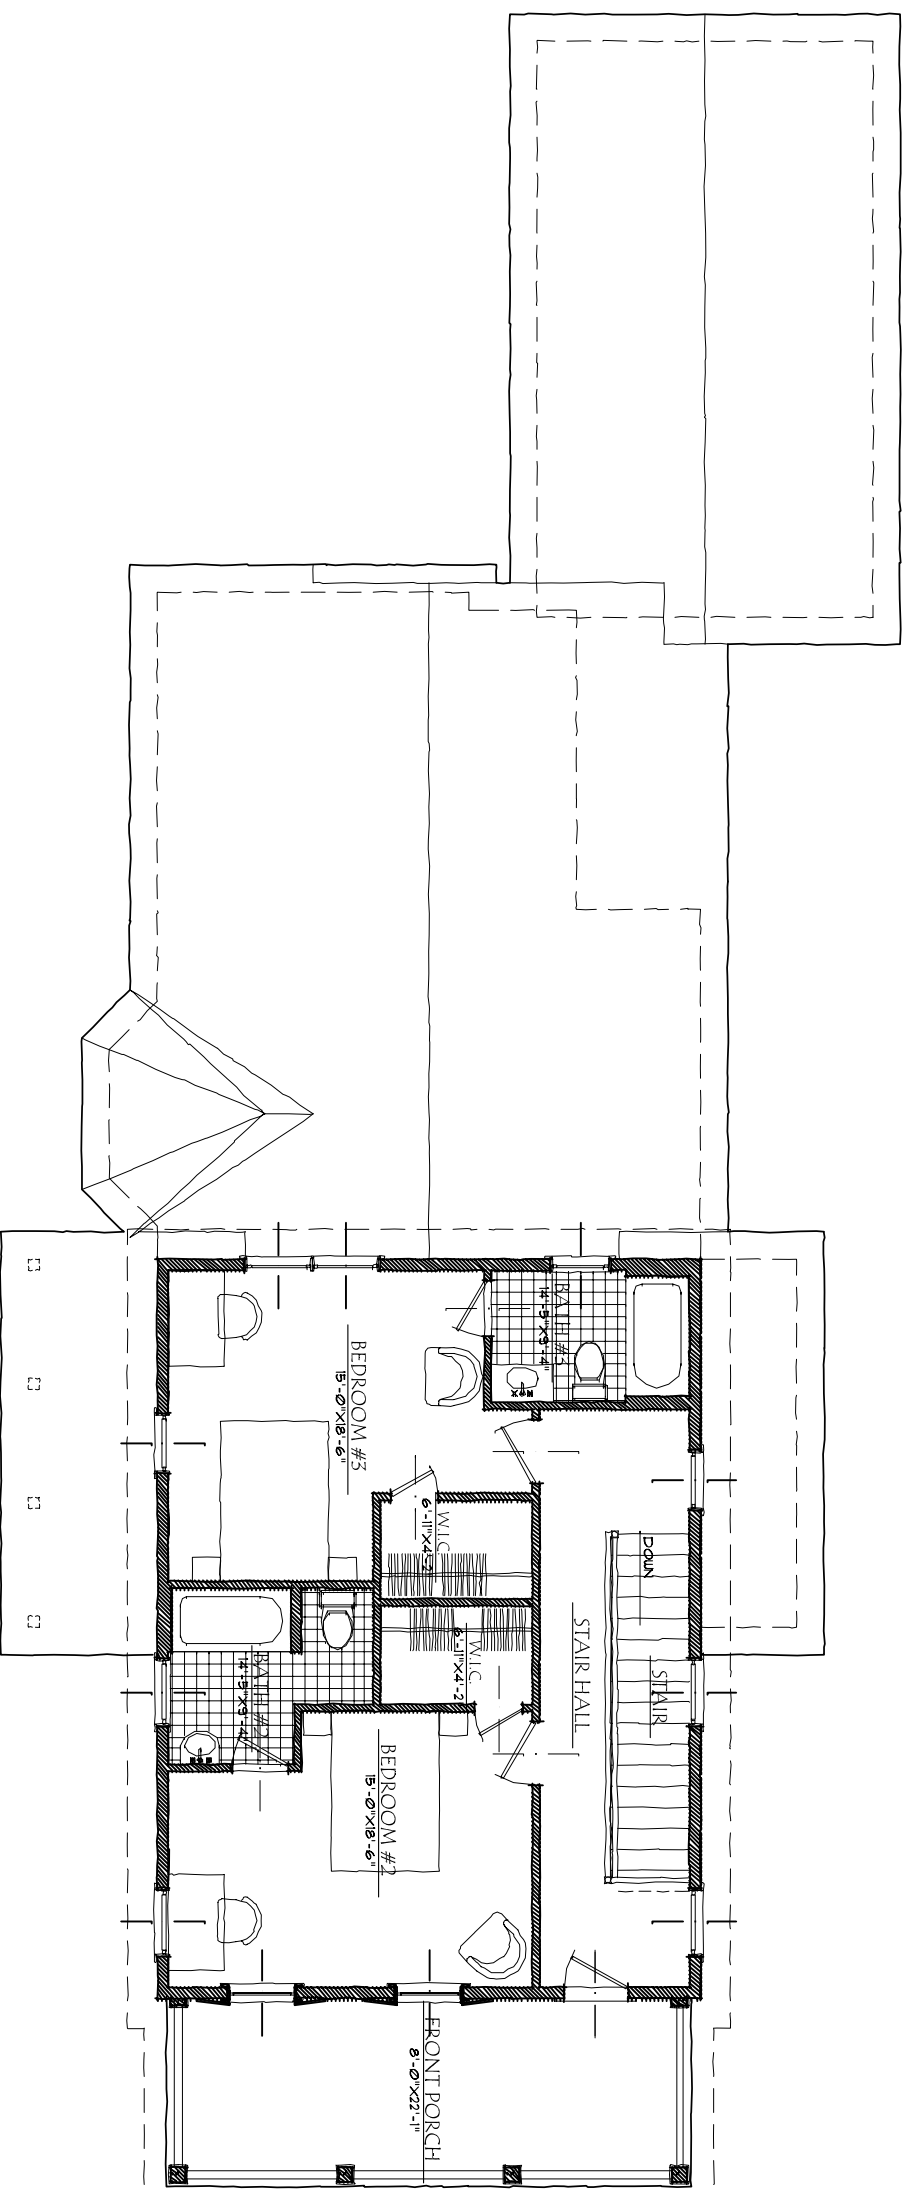

SQUARE FOOTAGE

FIRST FLOOR	1235 SQ FT
SECOND FLOOR	649 SQ FT
TOTAL HEATED	1884 SQ FT
FRONT PORCH	171 SQ FT (EACH)
SCREENED PORCH	172 SQ FT
REAR PORCH	21 SQ FT
GARAGE	336 SQ FT

A Dignified Small House In the Best
 Beaufort Vernacular Tradition With A Large
 First Floor Master Suite & Private Garden,
 Abundant Natural Light, Three Bedrooms,
 Three And A Half Baths in 1880 Square Feet