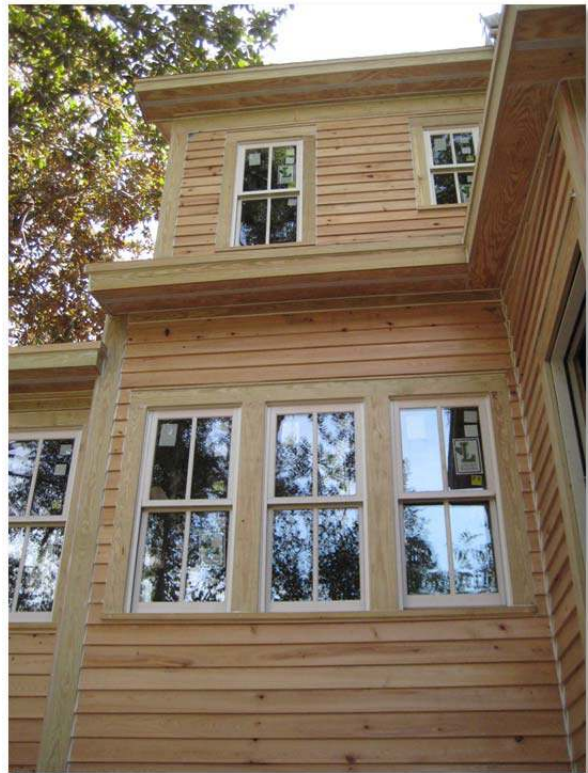

Project 1005 Craven St.
Subject: Job Progress Photographs
Photo Date: 10.30.12

Screen Framing Installed waiting for the Bridge & pergola

Before, just a reminder of how far we've come

Cypress Looks perfect

I like the sculptural composition of this facade

Orland Diaz (Diaz Painting) prepping existing Siding for Priming

Screen Porch showing Screen framing

Siding & Trim Caulked tight nice neat work

Screen Porch Bay lines up nicely with Apartment Porch
(Yes I did think about it)